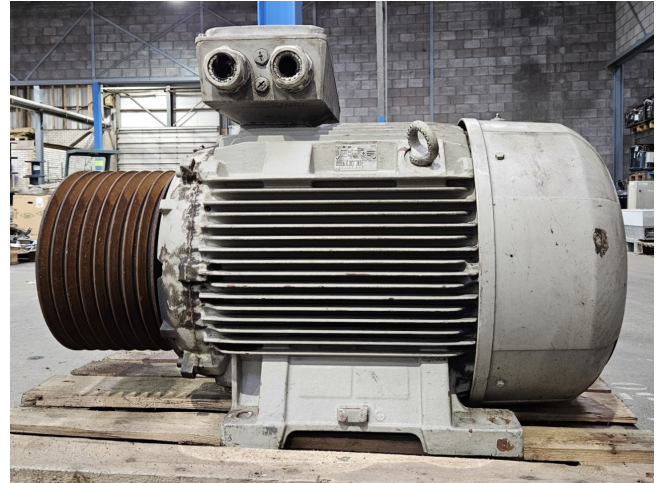

# Rotor 6RN280M04E12

## Specifications

Brand	Rotor
Type	6RN280M04E12
kW	90
RPM	1485
Size & Weight	1050x530x700 mm (LxWxH) & 574 kg
50 Hz / 60 Hz	50/60 Hz
Stock	1